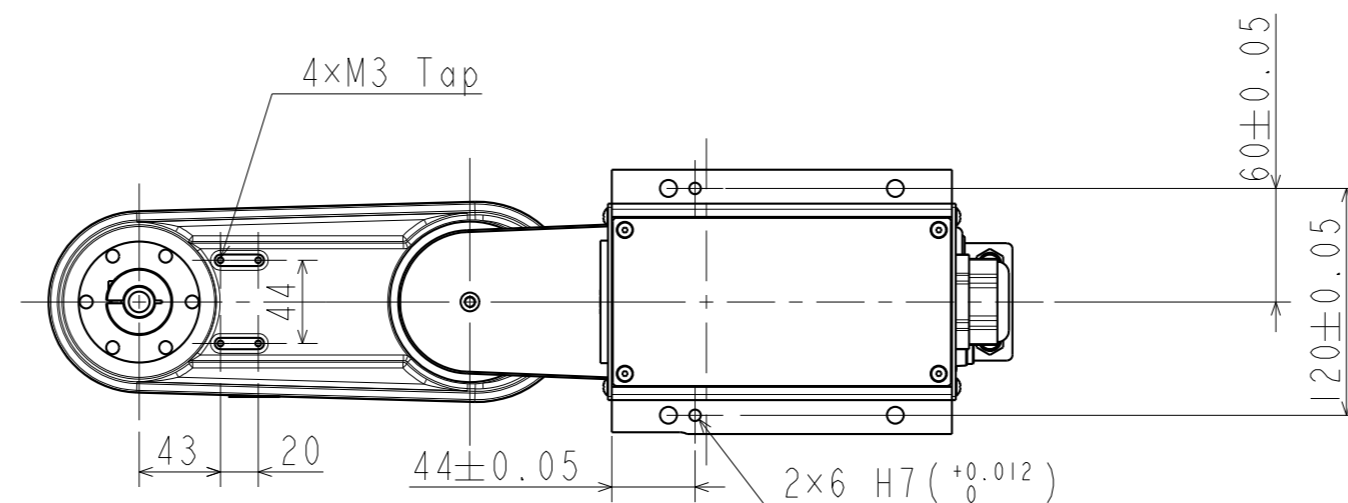

Detail installation view of hand

Scale 1:2

System Robot Outline	
Scale 1:4	
THL300	
SHIBURA MACHINE CO.,LTD.	S-2GA23-4